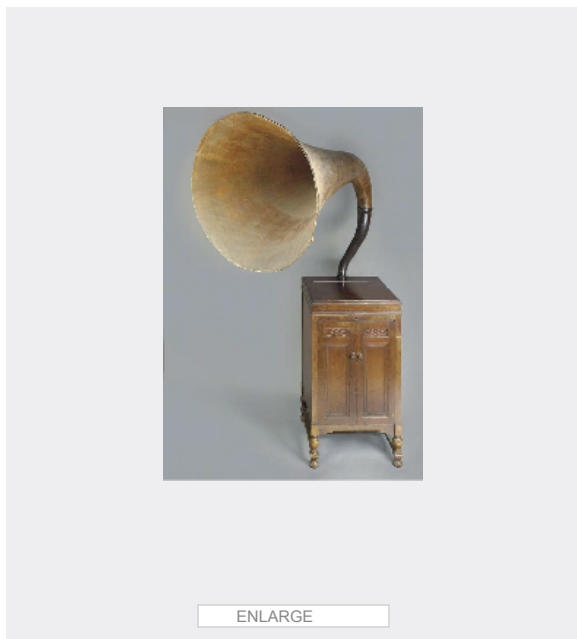

SALE 5683 | LOT 102

PREV NEXT

AN E.M.G. MARK X B OVERSIZE GRAMOPHONE

ENLARGE

Price Realized

£3,600 Set Currency (\$6,559)

Estimate

£700 - £900 (\$1,275 - \$1,640)

Sale Information

SALE 5683 — MECHANICAL MUSIC AND TECHNICAL APPARATUS
26 May 2005
London, South Kensington

BUY CATALOGUE

OVERVIEW LOT NOTES

Lot Description

An E.M.G. Mark X B Oversize Gramophone

in E.M.G. converted H.M.V. 163 mahogany cabinet, with split lid, Expert 4-spring soundbox, E.M.G. tone-arm and papier-mache horn, Garrard electric motor and E.M.G. fibre cutter, the original horn aperture converted for record storage -the horn 33½in. (85cm) diam.

View Lot Notes >

Related Lots

AN E.M.G. MARK X HAND-MADE GRAMOPHONE
CIRCA 1929-1933
THIS LOT WAS WITHDRAWN FROM THE SALE

AN E.M.G. MARK 10A HAND-MADE
PR.£2,420(\$4,286)

AN E.M.G. MARK X HAND-MADE GRAMOPHONE
CIRCA 1929-1933
PR.£4,000(\$6,744)